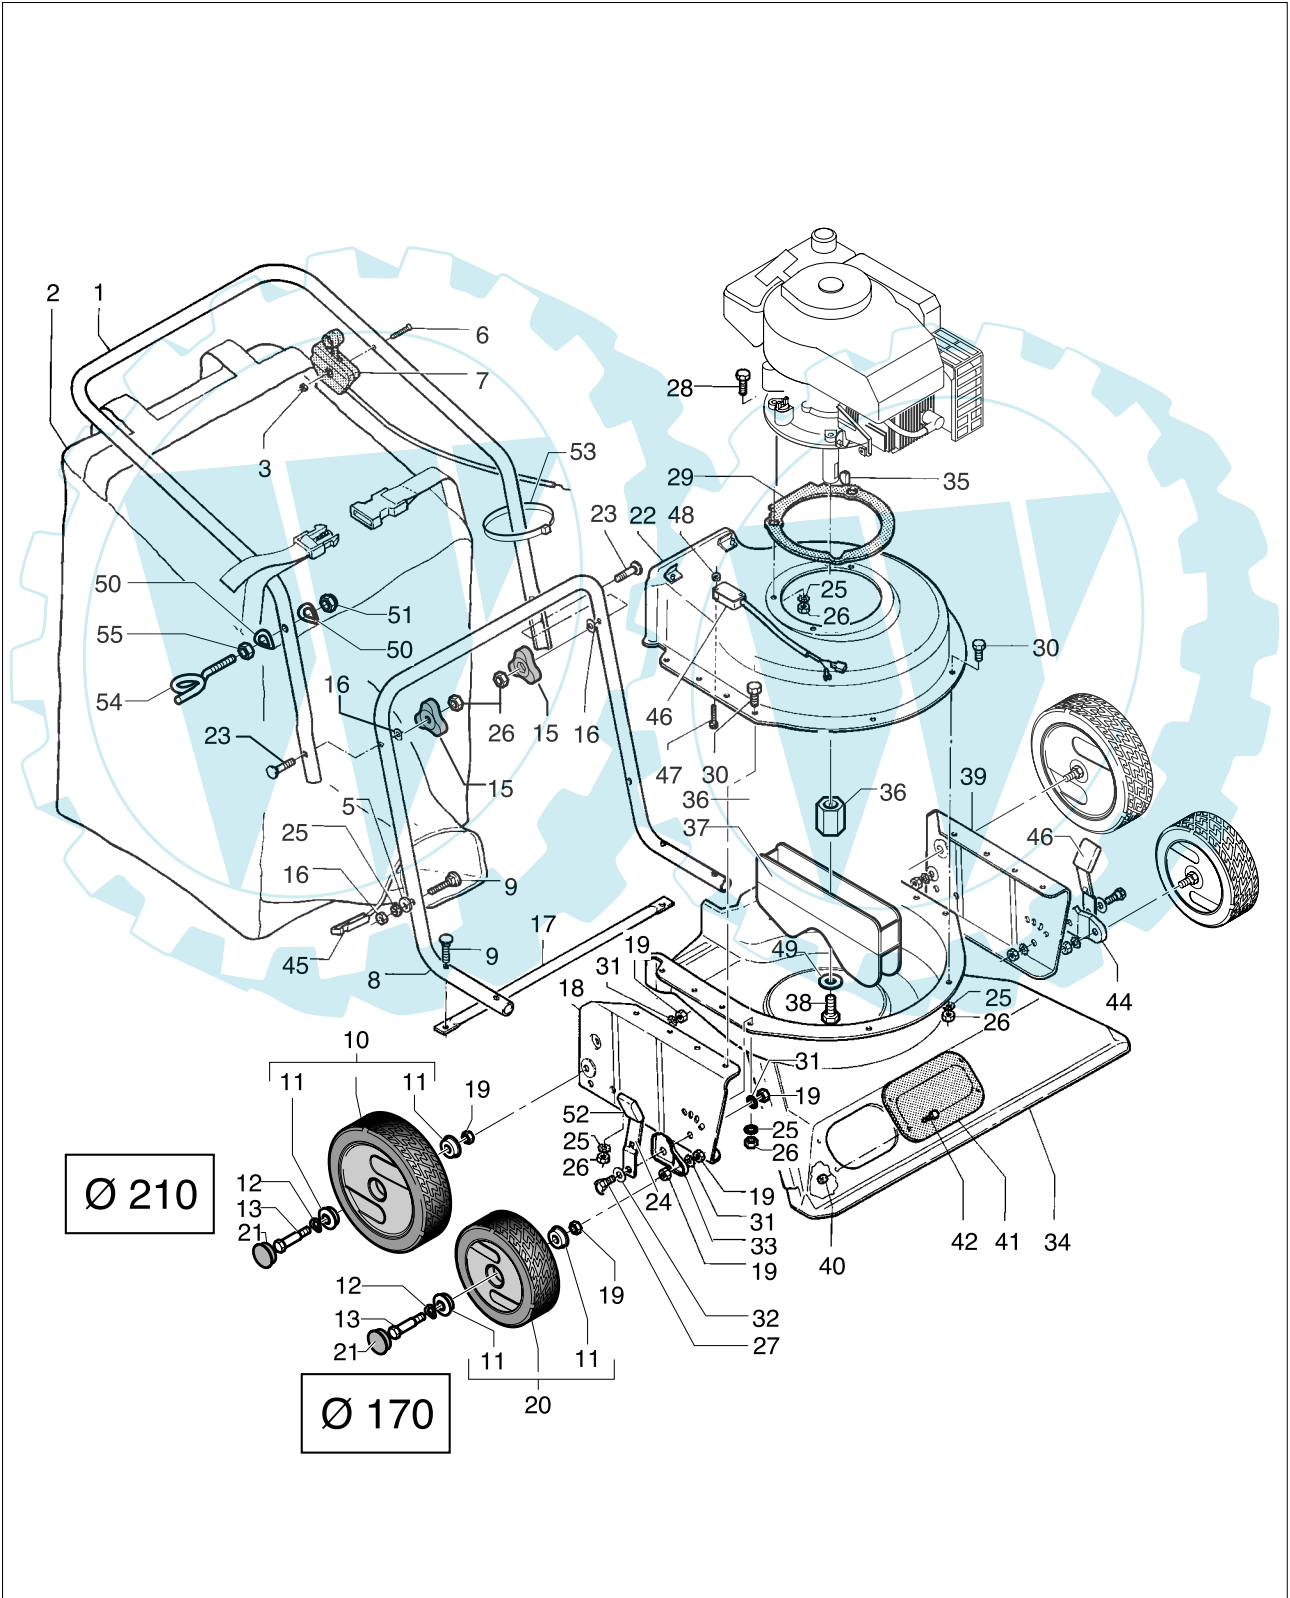

brand	MEP

date	FEB/03	SHEET 1/4

Model

SIRIO

Product number

953875005